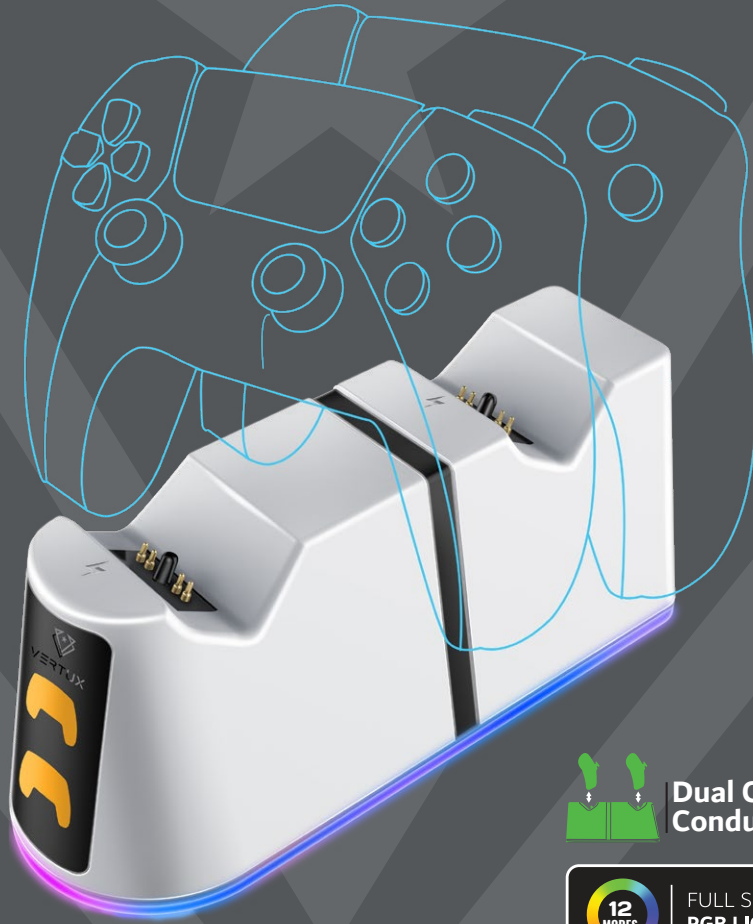

# DUODOCK-PS5

## 2-IN-1 CHARGING DOCK FOR PS5 DUALSENSE™ CONTROLLER

 **Dual Charging Conductor**

 **FULL SPECTRUM RGB LIGHTING**

### CHARGER

Specially Designed for **GAMERS**

 **Dual Charging Conductor**

Introducing DuoDock-PS5, the ultimate gaming accessory designed to enhance your gaming experience! With its dual charging slots, you can conveniently charge two PS5 controllers simultaneously, ensuring you're always ready for action. The easy dock design makes it effortless to place and remove your controllers, so you can focus on your game. Plus, with four modes of vibrant RGB lights, DuoDock-PS5 adds an exciting aesthetic to your gaming setup. Thanks to the advanced protection features built into this sleek device say goodbye to worries about overheating, over-current, or short-circuiting. Get ready to level up your gaming setup with DuoDock-PS5, the must-have accessory for every gamer.

### Specifications

- **Input** - DC 5V/3A
- **Output** - DC 5V/600mA\*2
- **Cable Length** - 1M
- **RGB Modes** - 4 modes

 **LED CHARGING INDICATOR**

**Compatibility:**  
PS5 DualSense™ Controllers

-  **Dual Charging Conductor**
-  **LED Charging Indicators**
-  **Over-Heating Protection**
-  **Over-Current Protection**
-  **Short-Circuit Protection**