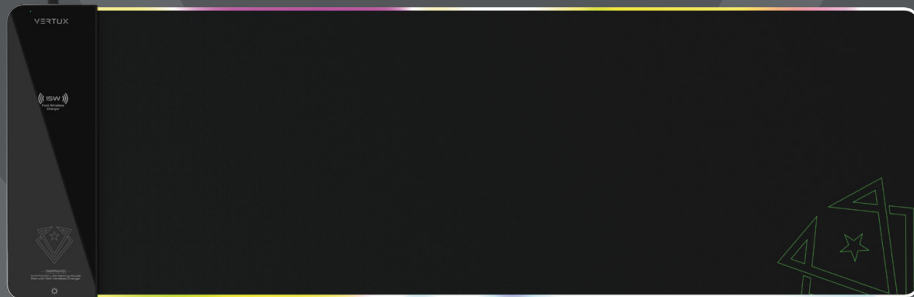

RAFTPAD-QI

ANTI-FRICTION LED GAMING MOUSE PAD WITH 15W WIRELESS CHARGER

SIZE
80.5cm x 25.5cm

MOUSE PAD

Specially Designed for
GAMERS

Gain a competitive edge with RaftPad-Qi wireless charging mouse pad. The soft micro-textured, low-friction gaming surface ensures smooth gliding and precise control with LED lights to set the environment. Wireless Qi charging delivers power to compatible devices. Stay charged up and one step ahead with RaftPad-Qi

Specifications

| | | | |
|-------------------------|----------------------------|--------------------|-------------------------|
| Input | - DC5V/2A, 9V/2A, 12V/1.5A | Transmitting Power | - 15W |
| Output | - 15W/10W/7.5W/5W | LED Light | - Translucent LED Light |
| Charging Distance | - 8mm | Product Size | - 805mm x 260mm x 7.5mm |
| Transmitting Efficiency | - 72% | Chipset | - Mixin Sheng |
| Transmitting Power | - 15W | USB-C Cable | - 100cm |